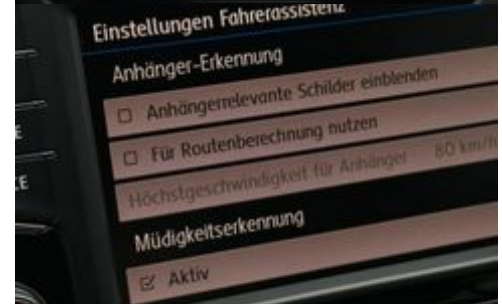

Volkswagen Touran Highline DSG 2.0 TDI, 7-Sitzer, AHK, LED

Kontakt

Auto Schrödl Pollenried
Deuerlinger Straße 14
93152 Pollenried

Tel.: 0151 67 95 09 34
E-Mail: info@josefschroedl.de

Volkswagen Touran Highline DSG 2.0 TDI, 7-Sitzer, AHK, LED