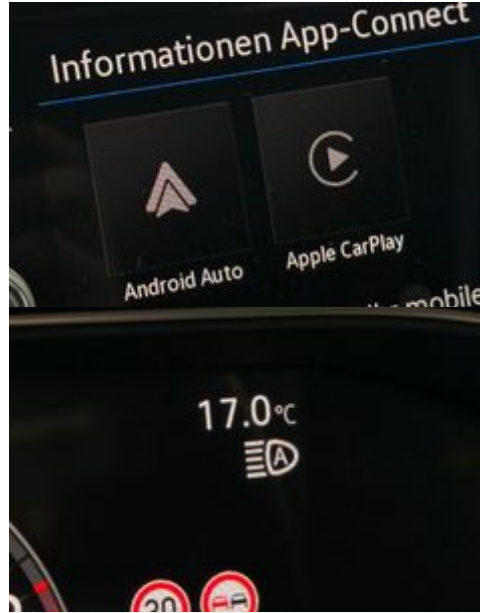

Volkswagen Taigo 1.0 TSI GOAL, Travel-Assist, ACC, LED, DAB

Kontakt

Auto Schrödl Pollenried
Deuerlinger Straße 14
93152 Pollenried

Tel.: 0151 67 95 09 34
E-Mail: info@josefschroedl.de